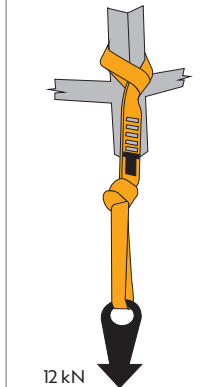

EN 795 B:12

EN 354:10

Code	[cm]	[in]	[kN]	type
W2001	XXX	XXX	22	

Vyrobeno z: polyamid, polyester. ! Made of: polyamid, polyester.