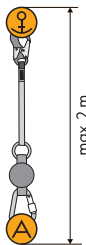

EN 795 B:12

EN 354:10

Code	[cm]	[in]	[kN]	type
W2001	XXX	XXX	22	

Vyrobeno z: polyamid, polyester. ! Made of: polyamid, polyester.