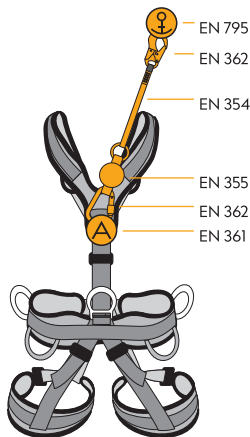

EN 795 B:12

EN 354:10

Code	[cm]	[in]	[kN]	type
W2001	XXX	XXX	22	

Vyrobeno z: polyamid, polyester. ! Made of: polyamid, polyester.